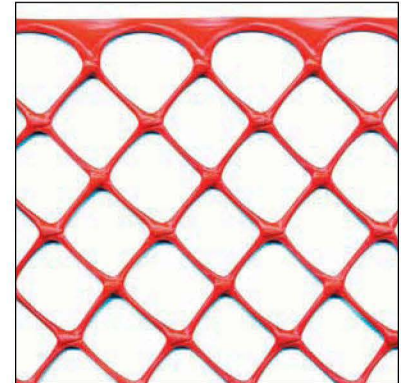

Sentry Secura Safety Fence

AVAILABLE ROLL DIMENSIONS AND WEIGHT

ENGLISH		METRIC	
Dimensions	Weight	Dimensions	Weight
4' x 50'	14 lbs	1.22m x 15.24m	6.35 kg
4' x 100'	28 lbs	1.22m x 30.48m	12.70 kg
5' x 50'	17.6 lbs	1.52m x 15.24m	7.98 kg
5' x 100'	35.2 lbs	1.52m x 30.48m	15.97 kg
6' x 50'	21 lbs	1.83m x 15.24m	9.50 kg
6' x 100'	42.25 lb	1.83m x 30.48m	19.16 kg

Extruded Net

PHYSICAL CHARACTERISTICS

NOTES

Polymer Type	High Density Polyethylene	
Structure	Diamond Mesh	
Color	Orange, Green	
Packaging	Rolls	

DIMENSIONAL CHARACTERISTICS

NOTES

	ENGLISH		METRIC		
	UNIT		UNIT		
MD Mesh Size	in	1.46	mm	37	a, c
TD Mesh Size	in	1.46	mm	37	b, c